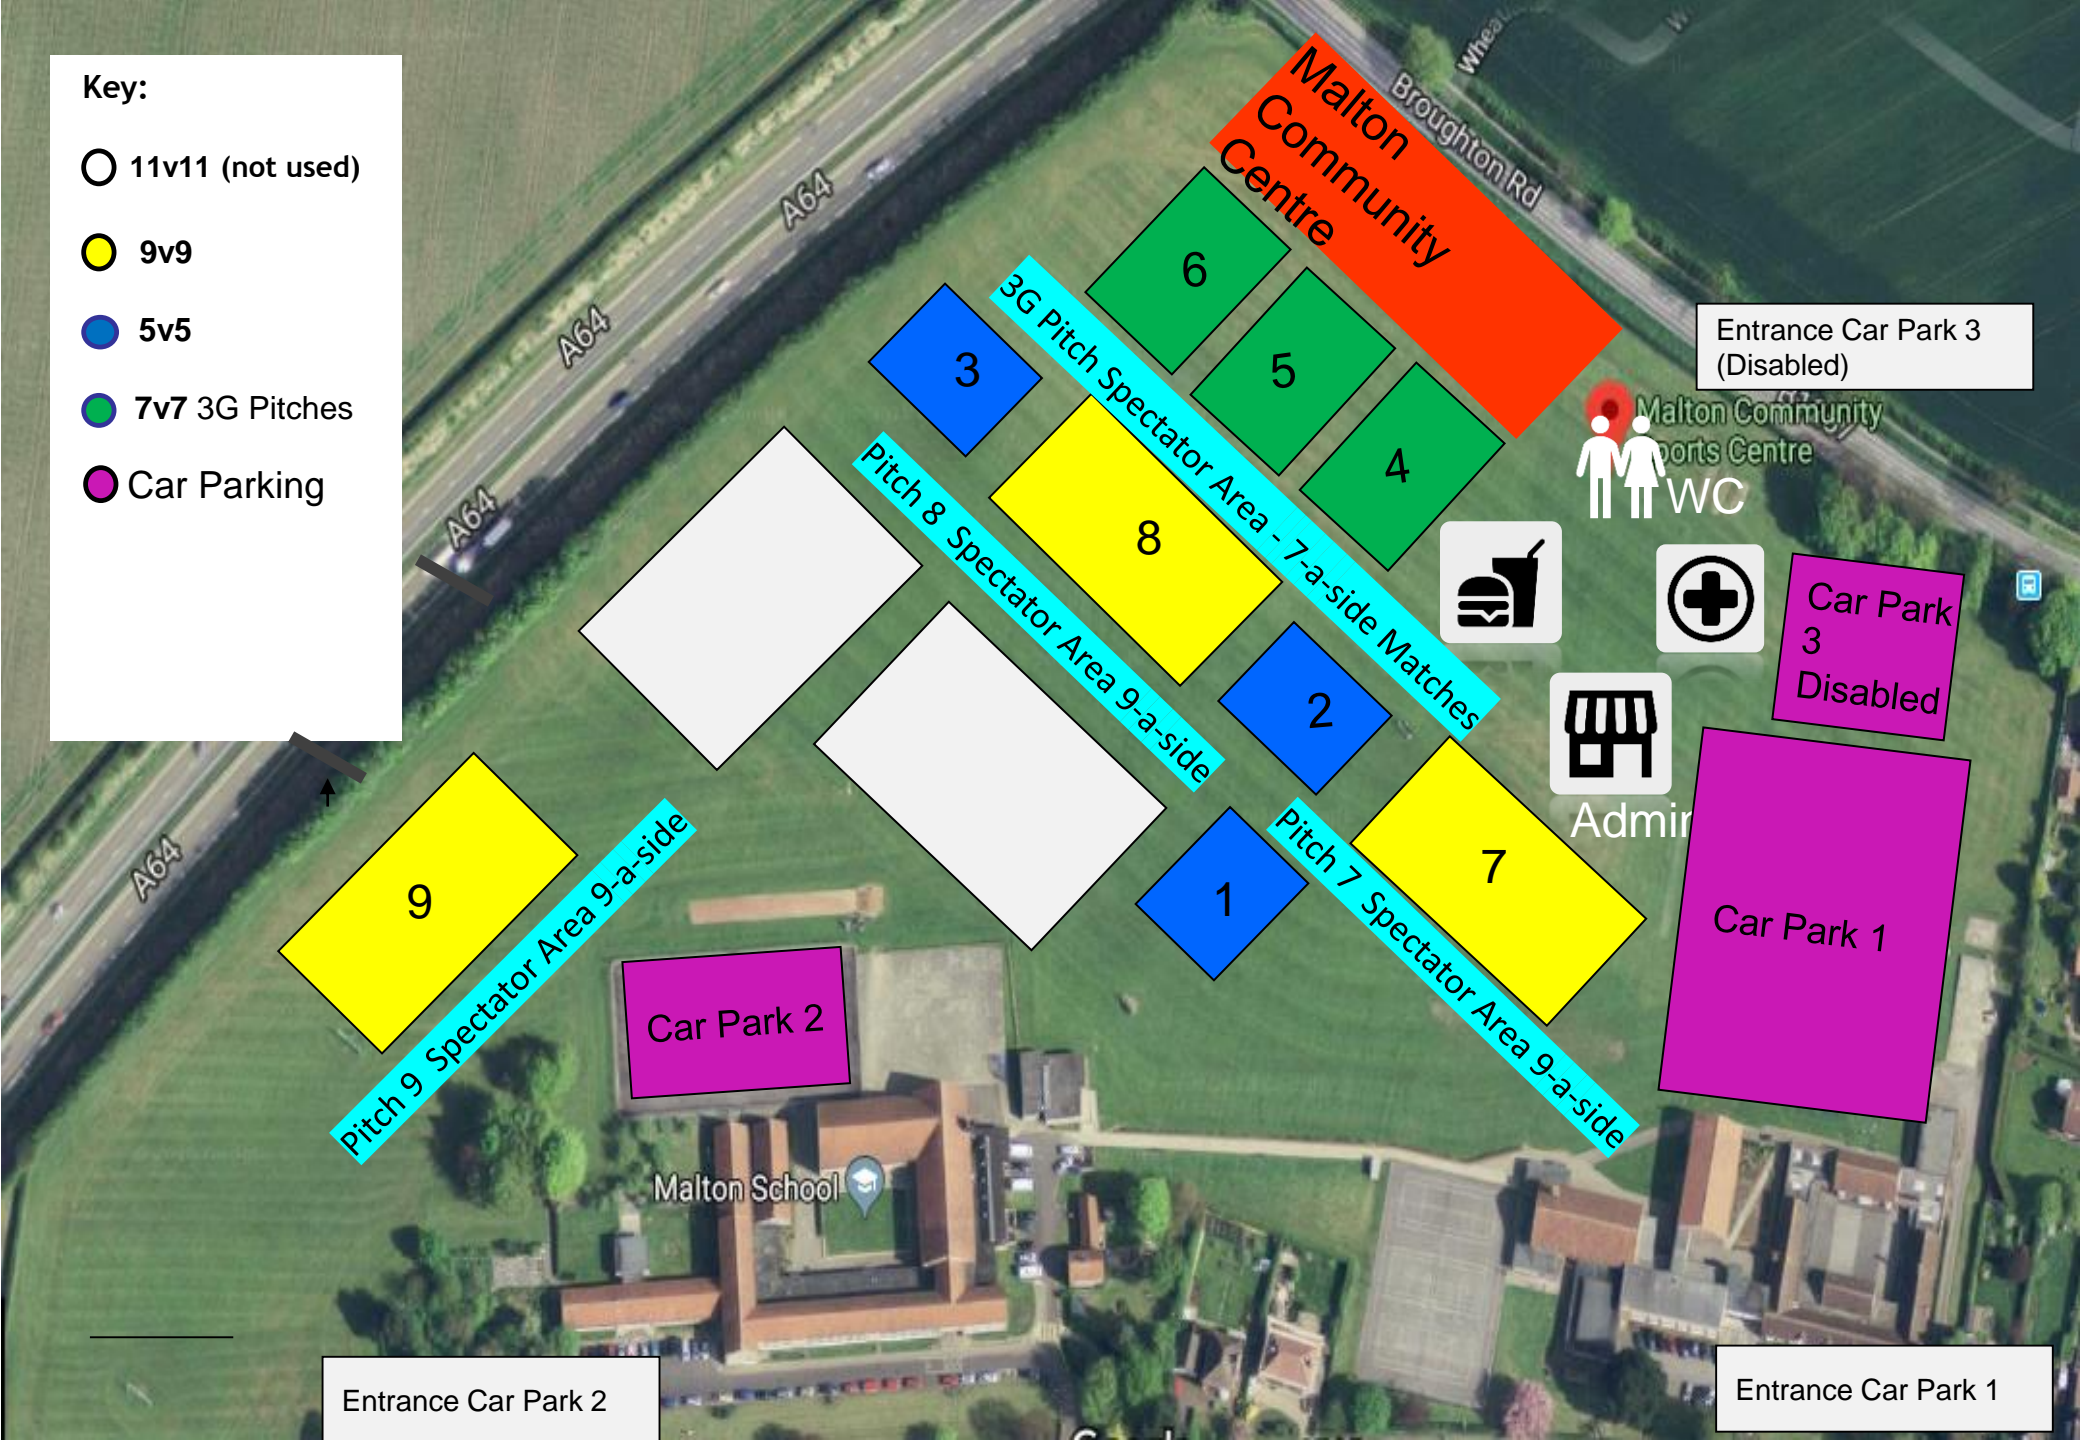

Key:

○ 11v11 (not used)

● 9v9

● 5v5

● 7v7 3G Pitches

● Car Parking

Malton Community Centre

Entrance Car Park 3 (Disabled)

Malton Community Sports Centre WC

Car Park 3 Disabled

Admir

Car Park 1

Car Park 2

Malton School

Entrance Car Park 2

Entrance Car Park 1

Pitch 9 Spectator Area 9-a-side

Pitch 8 Spectator Area 9-a-side

3G Pitch Spectator Area - 7-a-side Matches

Pitch 7 Spectator Area 9-a-side

A64

A64

A64

Broughton Rd